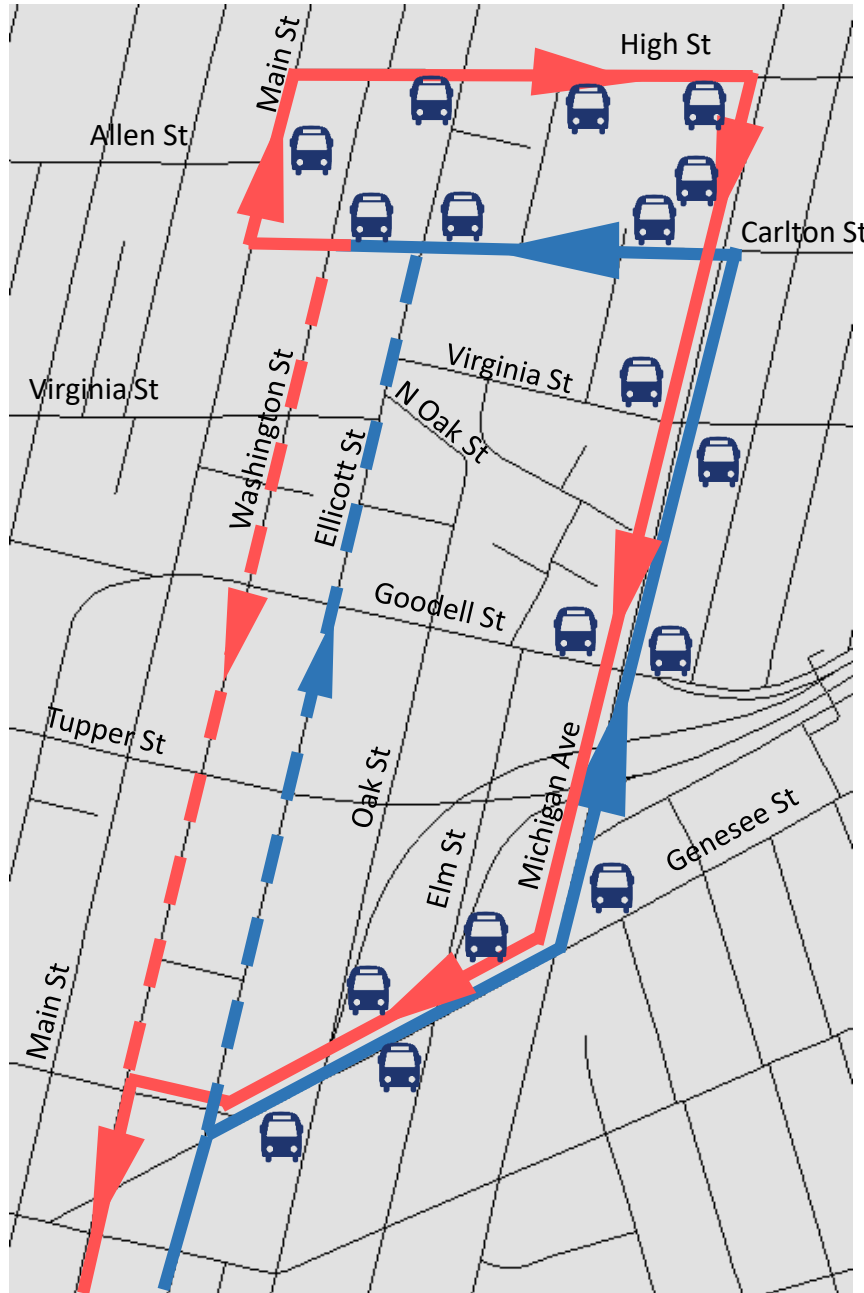

The 14 Abbott and 16 South Park are changing north of downtown

Starting March 8, 2020, the 14 Abbott and 16 South Park will run on Genesee Street and Michigan Ave in both directions. Inbound (northbound) buses still serve Carlton St. Outbound (southbound) buses serve High St.

This route change is in response to requests from Fruit Belt residents for bus service on Michigan Ave. In addition, it will help people access jobs and medical appointments on High Street.

- New Inbound Routing**
- New Outbound Routing**
- Old Inbound Routing**
- Old Outbound Routing**
- Bus stop**